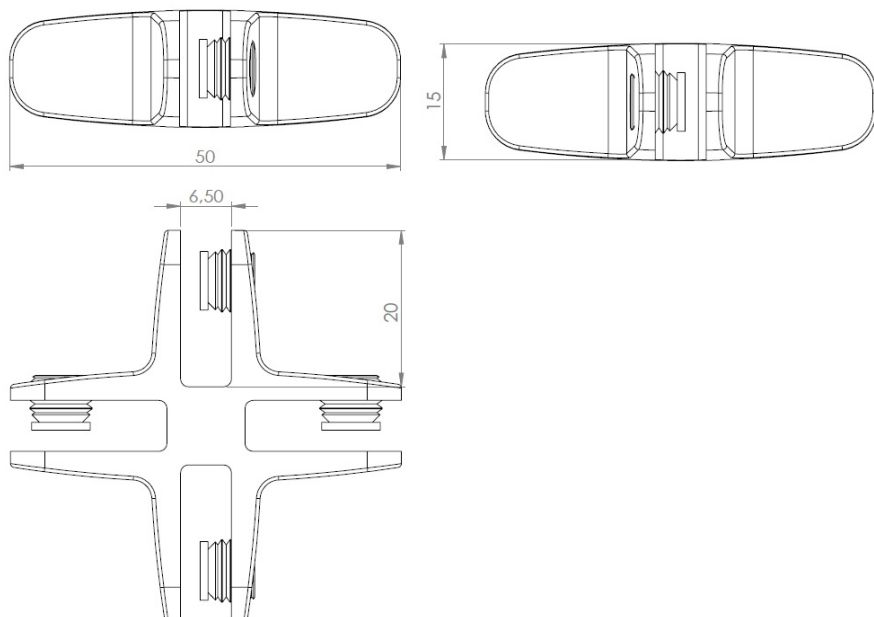

PRODUCT SHEET

Description:

Glass connector "Passion" 4-way,90DG,ALU,W/Metal Screws W/Soft Tip, f/Glass Thickness 4-6mm

Item number:

22.10.126-0

Units	Box	Carton	HS Code	Barcode
Pcs.	12	240	8302420090	 5704866109055